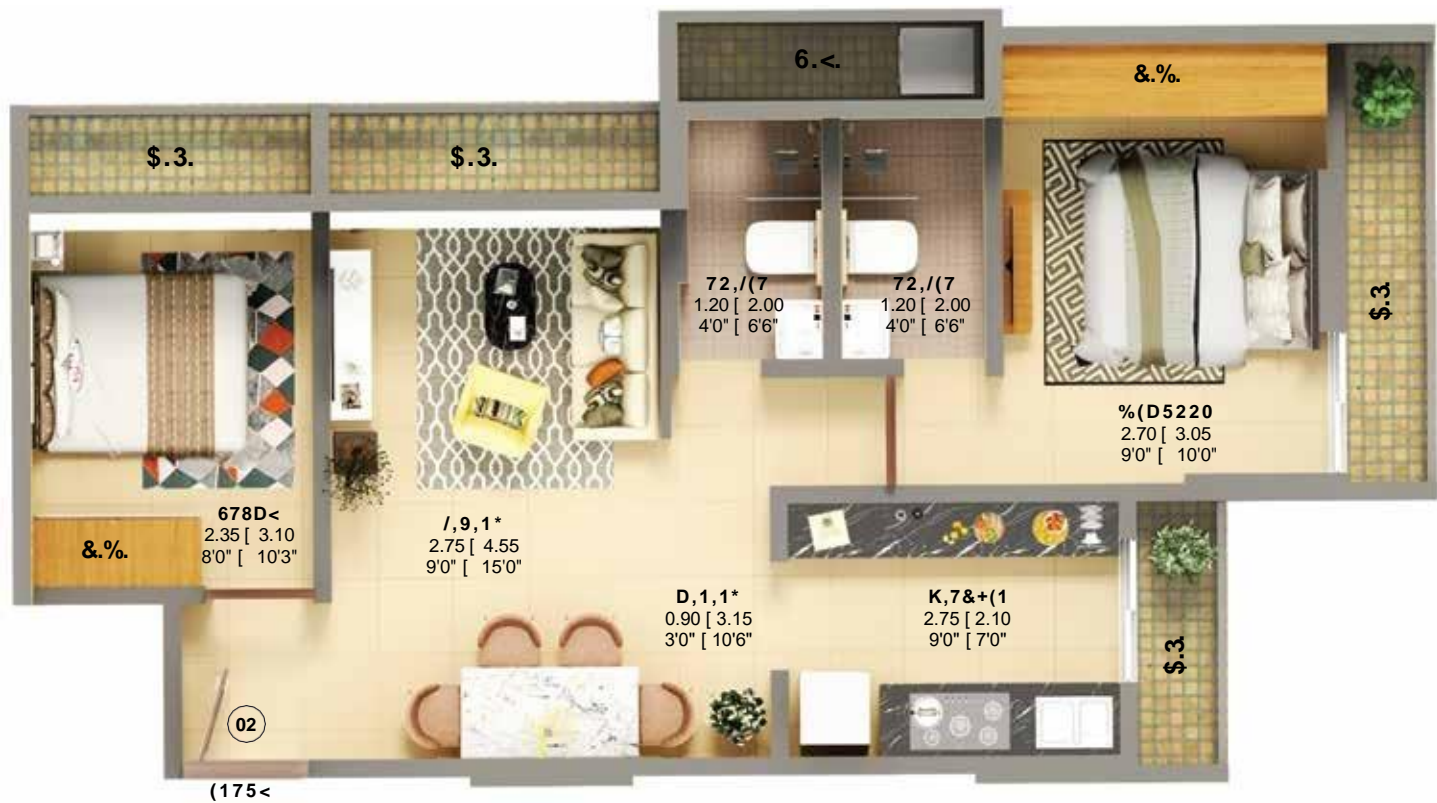

0%K:4EOG°%C [%E\ â.5 B\$K ăçã5 KF.FO.

0%K:4EOG°%C [%E\ ã B\$K yObDE ãÃ ãèá5 KF.FO.

03:4E0G°%C [%E\ã B\$K ã gè9 KF.FO.

(175<

3D rendering of a modern apartment interior.

(175<

CHANNEL PARTNER

Saurav Kumar